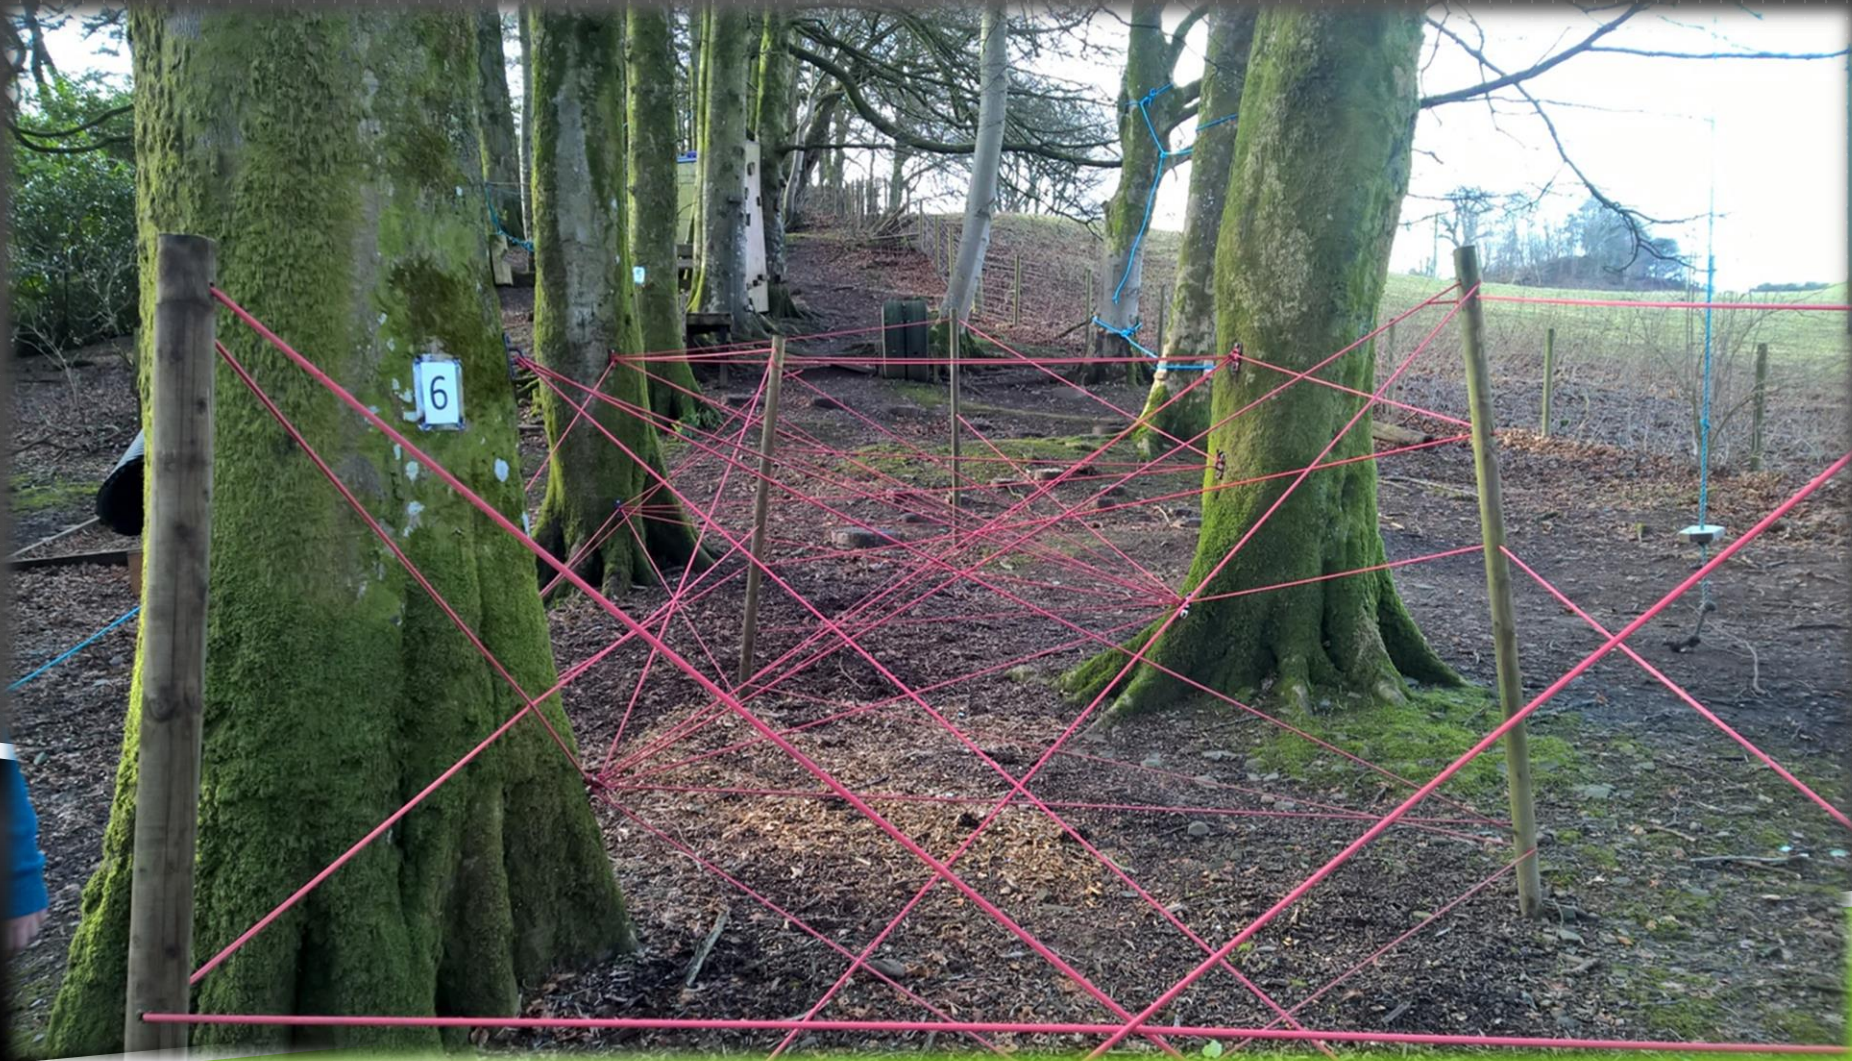

WHAT HAPPENS ON THE TRIP?

- ▶ From arriving pupils will take part in a range of activities.
- ▶ Tree climb, zip line, abseiling, blind ropes courses, assault courses, raft building, mountain biking and more...

WHY ARE WE GOING TO BARCAPLE?

- ▶ It is tried and tested.
- ▶ The resources are great.
- ▶ The activities are varied.
- ▶ It's far away from home!

GAMES ROOM

GAMES ROOM

LAUNCH POINT FOR ZIPLINE

PATH THROUGH TREES FOR ZIPLINE

ROPES COURSE

CHALLENGE

OBSTACLE COURSE

ROPE BRIDGE TO TREE ABSEIL

BLIND TRAIL

LARGER ASSAULT COURSE

ROPE BRIDGE

CRATE STACKING AND FOOTBALL PITCH